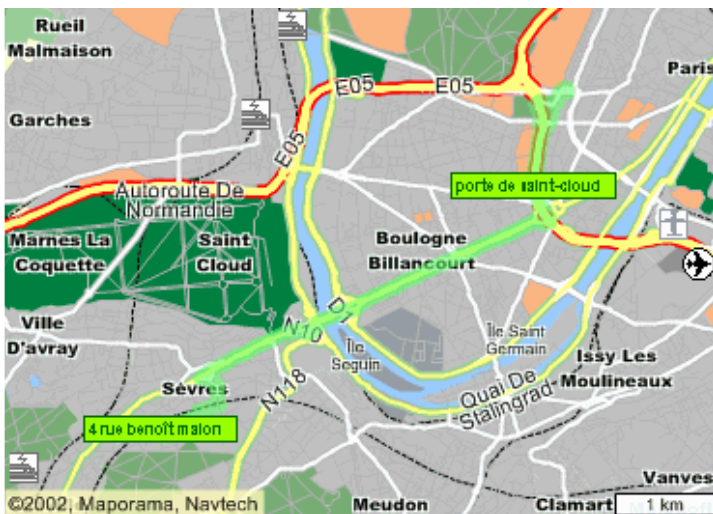

Accès OptiVente par voiture ou bus – Access by car or bus

By car, from Paris Porte de St Cloud (South West of Paris)

■ Follow the road N10 direction Chartres Orleans,

■ Then on "Pont de Sèvres", exit on your right, and go straight for about 1 to 2 kms,

■ Turn left, passing in front of an hospital.

■ Then follow the brown indication sign "maison perce neige".

■ Cross the railway tunnel, turn right, OptiVente is located at the 2nd street on your left.

By bus:

■ From Boulogne (metro #10 - Pont de Sèvres), bus #171 .

■ Get out at the hospital which will be on your left, (approx. 7 minutes). Approx. 10 minutes walk to office.

■ See maps.

OptiVente - 4 Rue Benoit Malon - 92 310 SEVRES. www.optivente.com