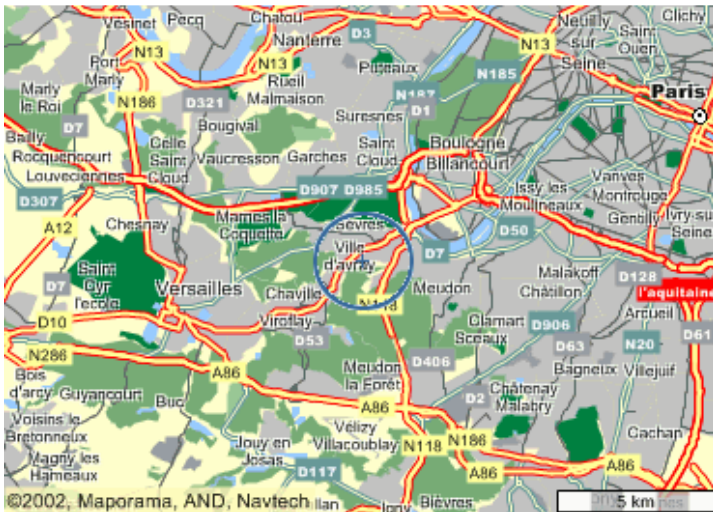

Accès OptiVente par voiture ou bus – Access by car or bus

By car, from Paris Porte de St Cloud (South West of Paris)

■ Follow the road N10 direction Chartres Orleans,

■ Then on "Pont de Sèvres", exit on your right, and go straight for about 1 to 2 kms,

■ Turn left, passing in front of an hospital.

■ Then follow the brown indication sign "maison perce neige".

■ Cross the railway tunnel, turn right, OptiVente is located at the 2nd street on your left.

By bus:

■ From Boulogne (metro #10 - Pont de Sèvres), bus #171 .

■ Get out at the hospital which will be on your left, (approx. 7 minutes). Approx. 10 minutes walk to office.

■ See maps.

OptiVente - 4 Rue Benoit Malon - 92 310 SEVRES. www.optivente.com